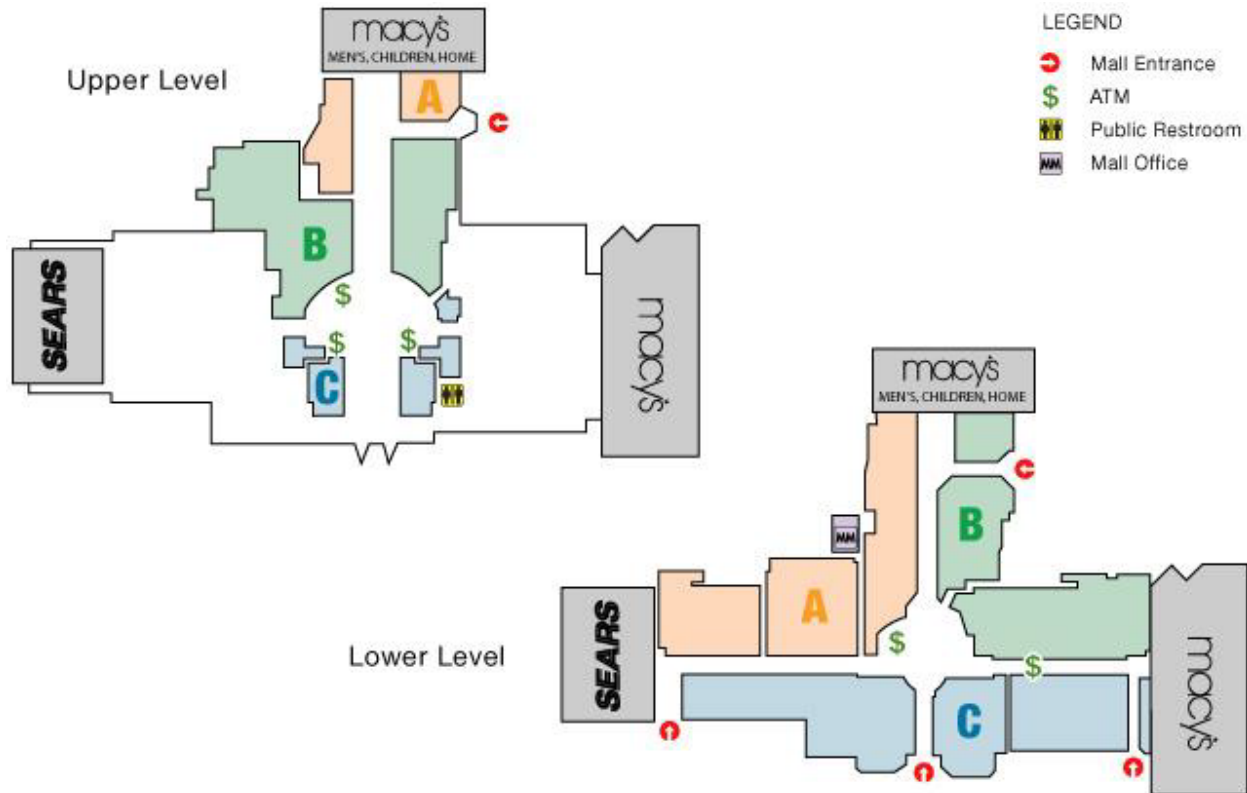

View the map to find stores and restaurants in Queen Ka'ahumanu Center.

180 Boardshop
 Zone B [Upper Level]
 (808) 873-8838
 Category: Men's Apparel

3-D Art Center
 Zone [Lower Level]
 Category: Specialty

American Eagle Outfitters
 Zone B [Lower Level]
 (808) 873-0428
 Category: Men's & Women's Apparel

AT&T Mobility
 Zone A [Lower Level]
 (808) 877-1881
 Category: Services

Bank of America
 Zone Out Parcel [Lower Level]
 (808)872-2420
 Category: Services