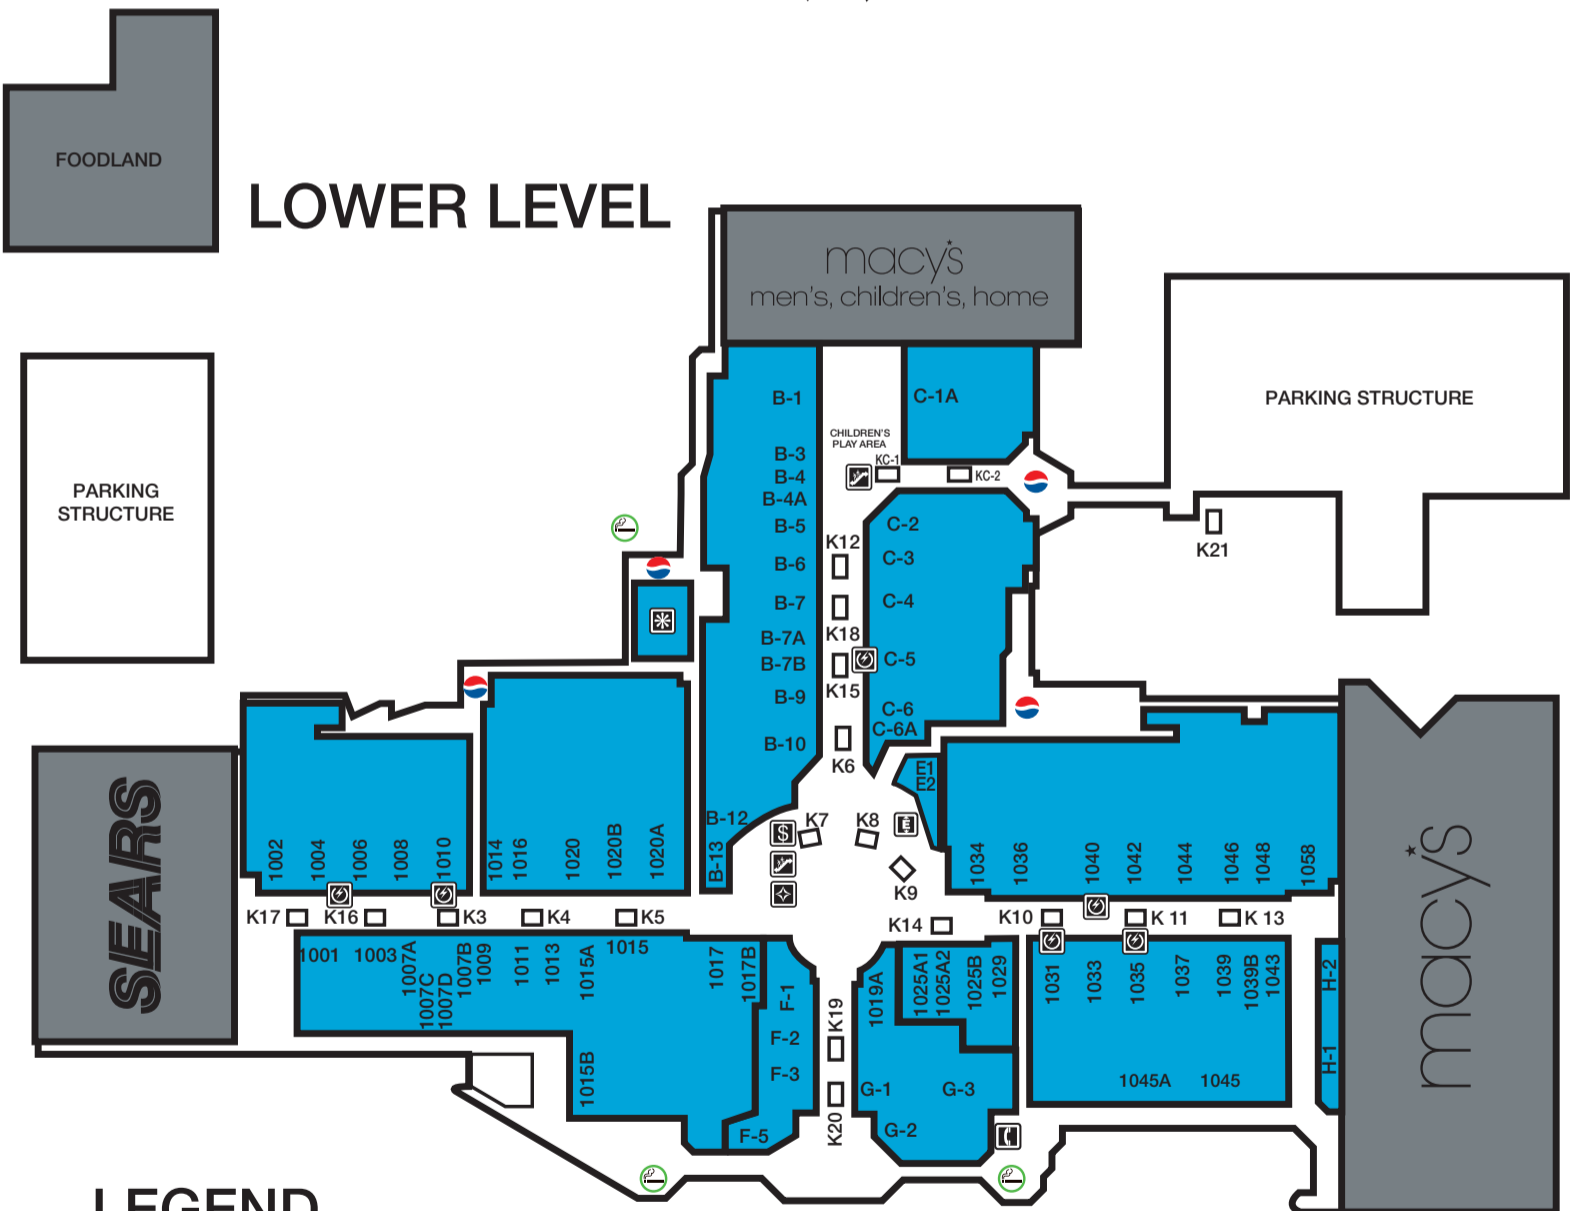

# DIRECTORY OF STORES

## UPPER LEVEL

## LOWER LEVEL

## LEGEND

- |                                                                                                              |                                                                                                                         |
|--------------------------------------------------------------------------------------------------------------|-------------------------------------------------------------------------------------------------------------------------|
|  AUTOMATIC TELLER MACHINE |  MANAGEMENT OFFICE                   |
|  CHARGING STATION         |  PEPSI MACHINE                       |
|  DESIGNATED SMOKING AREA  |  RESTROOMS<br>(located on 2nd floor) |
|  GUEST SERVICES           |  STAIRS                              |
|  ELEVATOR                 |  TELEPHONE                           |
|  ESCALATOR                |                                                                                                                         |