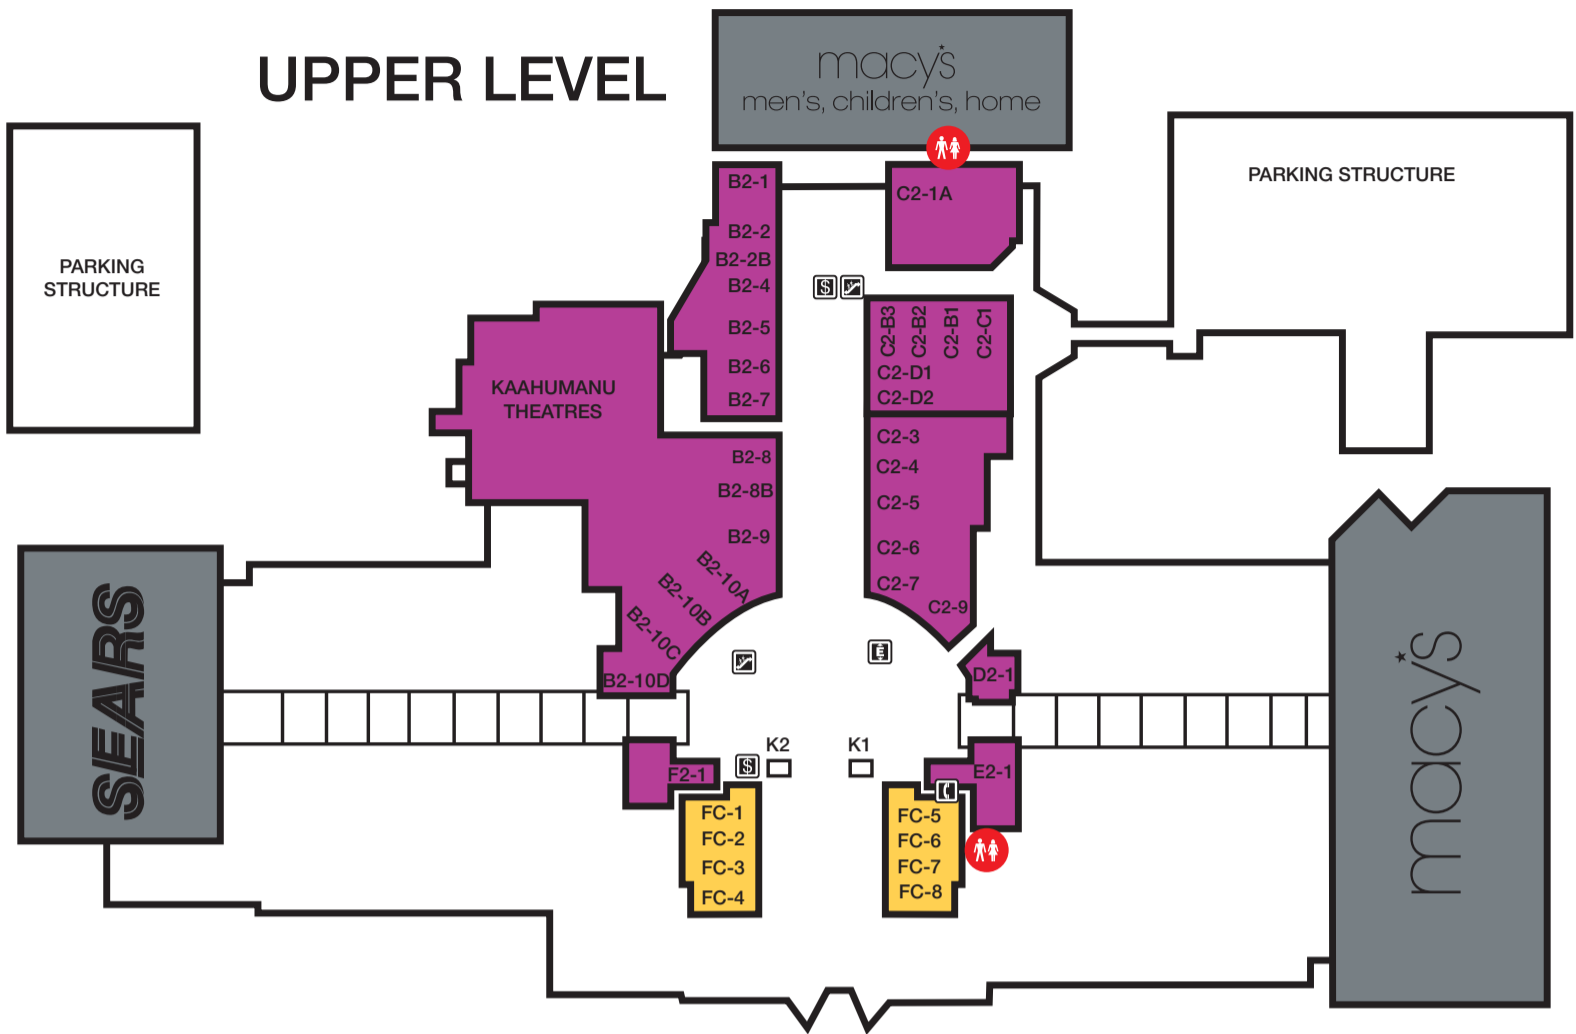

# DIRECTORY OF STORES

## UPPER LEVEL

## LOWER LEVEL

## LEGEND

- |                                                                                                              |                                                                                                                         |
|--------------------------------------------------------------------------------------------------------------|-------------------------------------------------------------------------------------------------------------------------|
|  AUTOMATIC TELLER MACHINE |  MANAGEMENT OFFICE                   |
|  CHARGING STATION         |  PEPSI MACHINE                       |
|  DESIGNATED SMOKING AREA  |  RESTROOMS<br>(located on 2nd floor) |
|  GUEST SERVICES           |  STAIRS                              |
|  ELEVATOR                 |  TELEPHONE                           |
|  ESCALATOR                |                                                                                                                         |